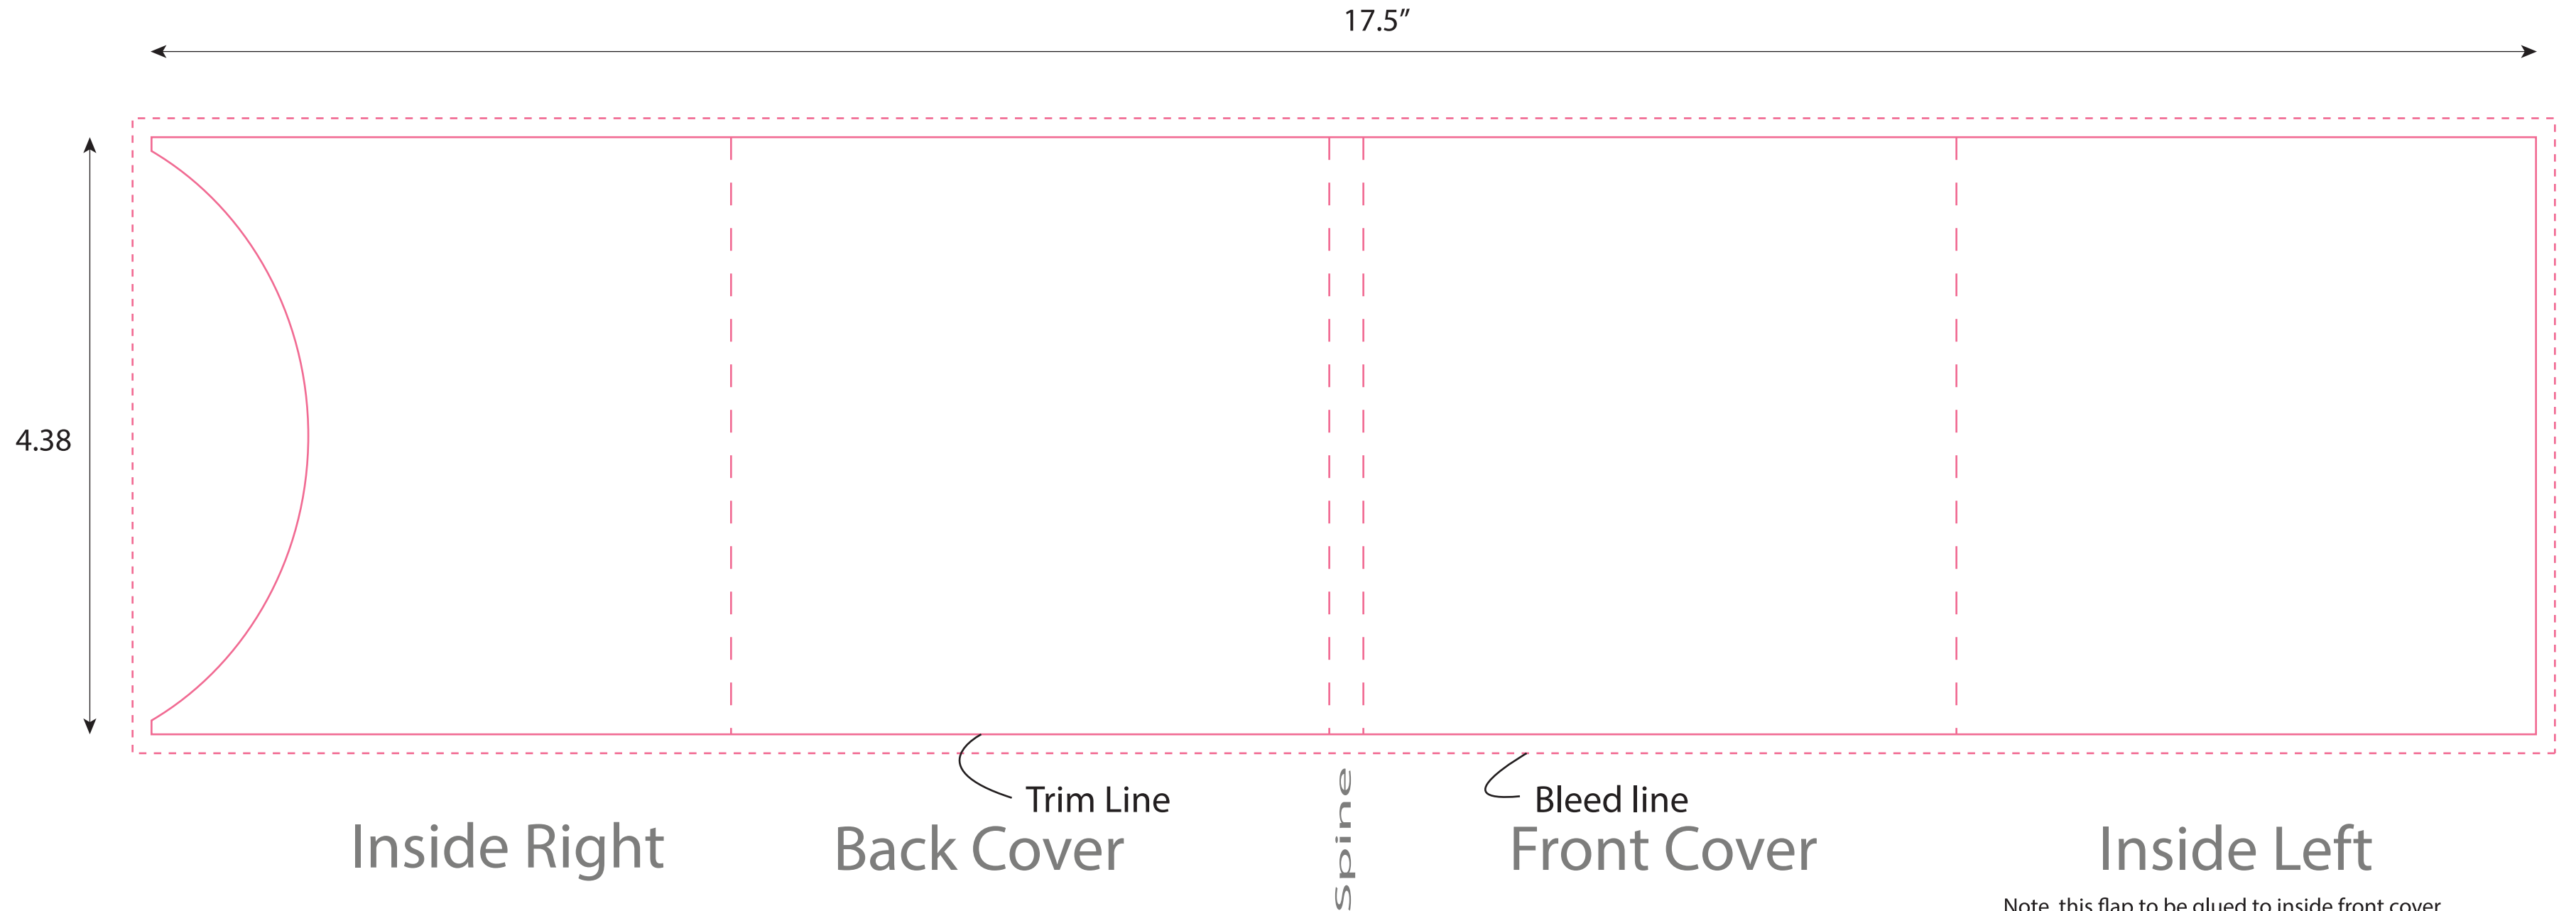

Single Coaster Sleeve Template

Save onto Artwork layer
Outline all fonts
Embed all images
Save at 300 dpi
Extend image to the dashed bleed line

Note, this flap to be glued to inside front cover
There will not be a pocket on the left side when
the folder is open.